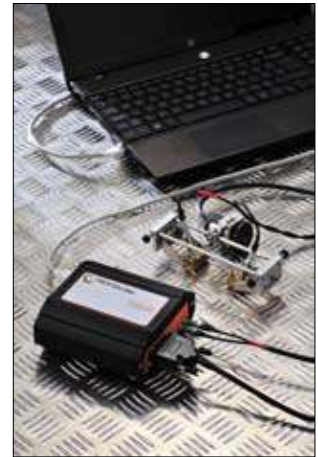

TD CORROSION MAPPING KIT - Multi-Function Ultrasonic Inspection Systems

COMPLETE KIT for CORROSION MAPPING WITH VIDEO TRACKING

- No mechanical scanners
- Free-hand scanning
- Easy set-up
- Works with all TD systems

Contents of Kit

- Articulated 'Magic Arm'
- CCTV Camera with lense
- Infrared Filter
- Infrared LED
- Probe (Twin Crystal, 5Mhz, 0°)
- 2m Umbilical Cable (for attachment to any of our systems)
- 2m Co-axial UT Cable